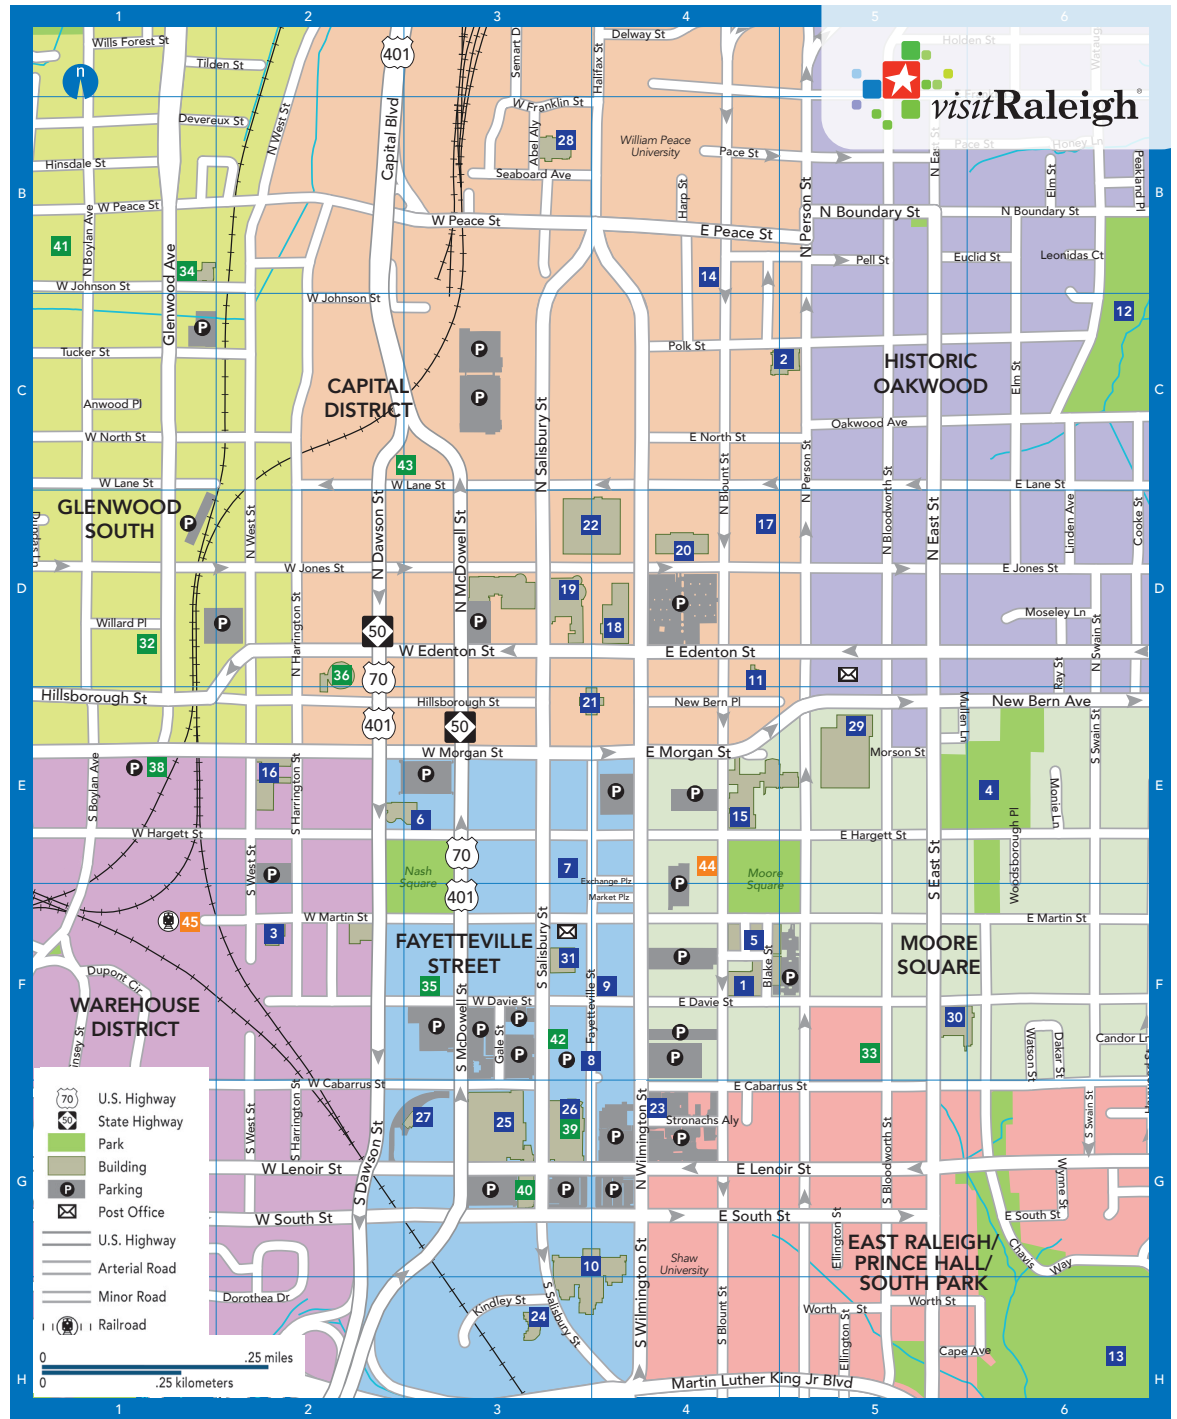

DOWNTOWN RALEIGH, N.C.

For a detailed downtown map on your device, go to visitRaleigh.com/mapexplorer

POINTS OF INTEREST

- 1 Artspace (F4)
- 2 Burning Coal Theatre (C5)
- 3 CAM Raleigh (F2)
- 4 City Cemetery (E6)
- 5 City Market (F4)
- 6 City of Raleigh Municipal Building (E3)
- 7 City of Raleigh Museum (COR Museum) (E3)
- 8 City Plaza (F4)
- 9 Downtown Raleigh Alliance (F4)
- 10 Duke Energy Center for the Performing Arts (G3)
- 11 Haywood Hall House and Gardens (D4)
- 12 Historic Oakwood Cemetery (C6)
- 13 John Chavis Memorial Park (H6)
- 14 L.L. Polk House (B4)
- 15 Marbles Kids Museum/Marbles IMAX (E4)
- 16 Morgan Street Food Hall (E2)
- 17 North Carolina Executive Mansion (D4)

- 18 North Carolina Museum of History (D4)
- 19 North Carolina Museum of Natural Sciences (D3)
- 20 North Carolina State Archives (D4)
- 21 North Carolina State Capitol (E3)
- 22 North Carolina State Legislative Building (D3)
- 23 Pope House Museum (G4)
- 24 Raleigh Chamber (H3)
- 25 Raleigh Convention Center (G3)
- 26 Raleigh, N.C., Visitor Information Center (G3)
- 27 Red Hat Amphitheater (G3)
- 28 Seaboard Station (B3)
- 29 Terry Sanford Federal Building & U.S. Courthouse (E5)
- 30 Transfer Co. Food Hall (F5)
- 31 Wake County Courthouse (F3)

R LINE For the most current route of downtown Raleigh's free, circulator service, go to visitRaleigh.com/R-LINE.

PLACES TO STAY

- 32 AC Hotel Raleigh Downtown (D1)
- 33 Guest House Raleigh (F5)
- 34 Hampton Inn & Suites Raleigh Downtown/Glenwood South (B1)
- 35 Hilton Garden Inn and Homewood Suites Raleigh/Downtown (F3)
- 36 Holiday Inn Raleigh Downtown (D2)
- 38 Origin Raleigh (E1)
- 39 Raleigh Marriott City Center (G3)
- 40 Residence Inn Raleigh Downtown (G3)
- 41 Revisn (B1)
- 42 Sheraton Raleigh Hotel (F3)
- 43 The Longleaf Hotel (C3)

TRANSPORTATION

- 44 GoRaleigh Transit Station (E4)
- 45 Raleigh Union Station (F1)