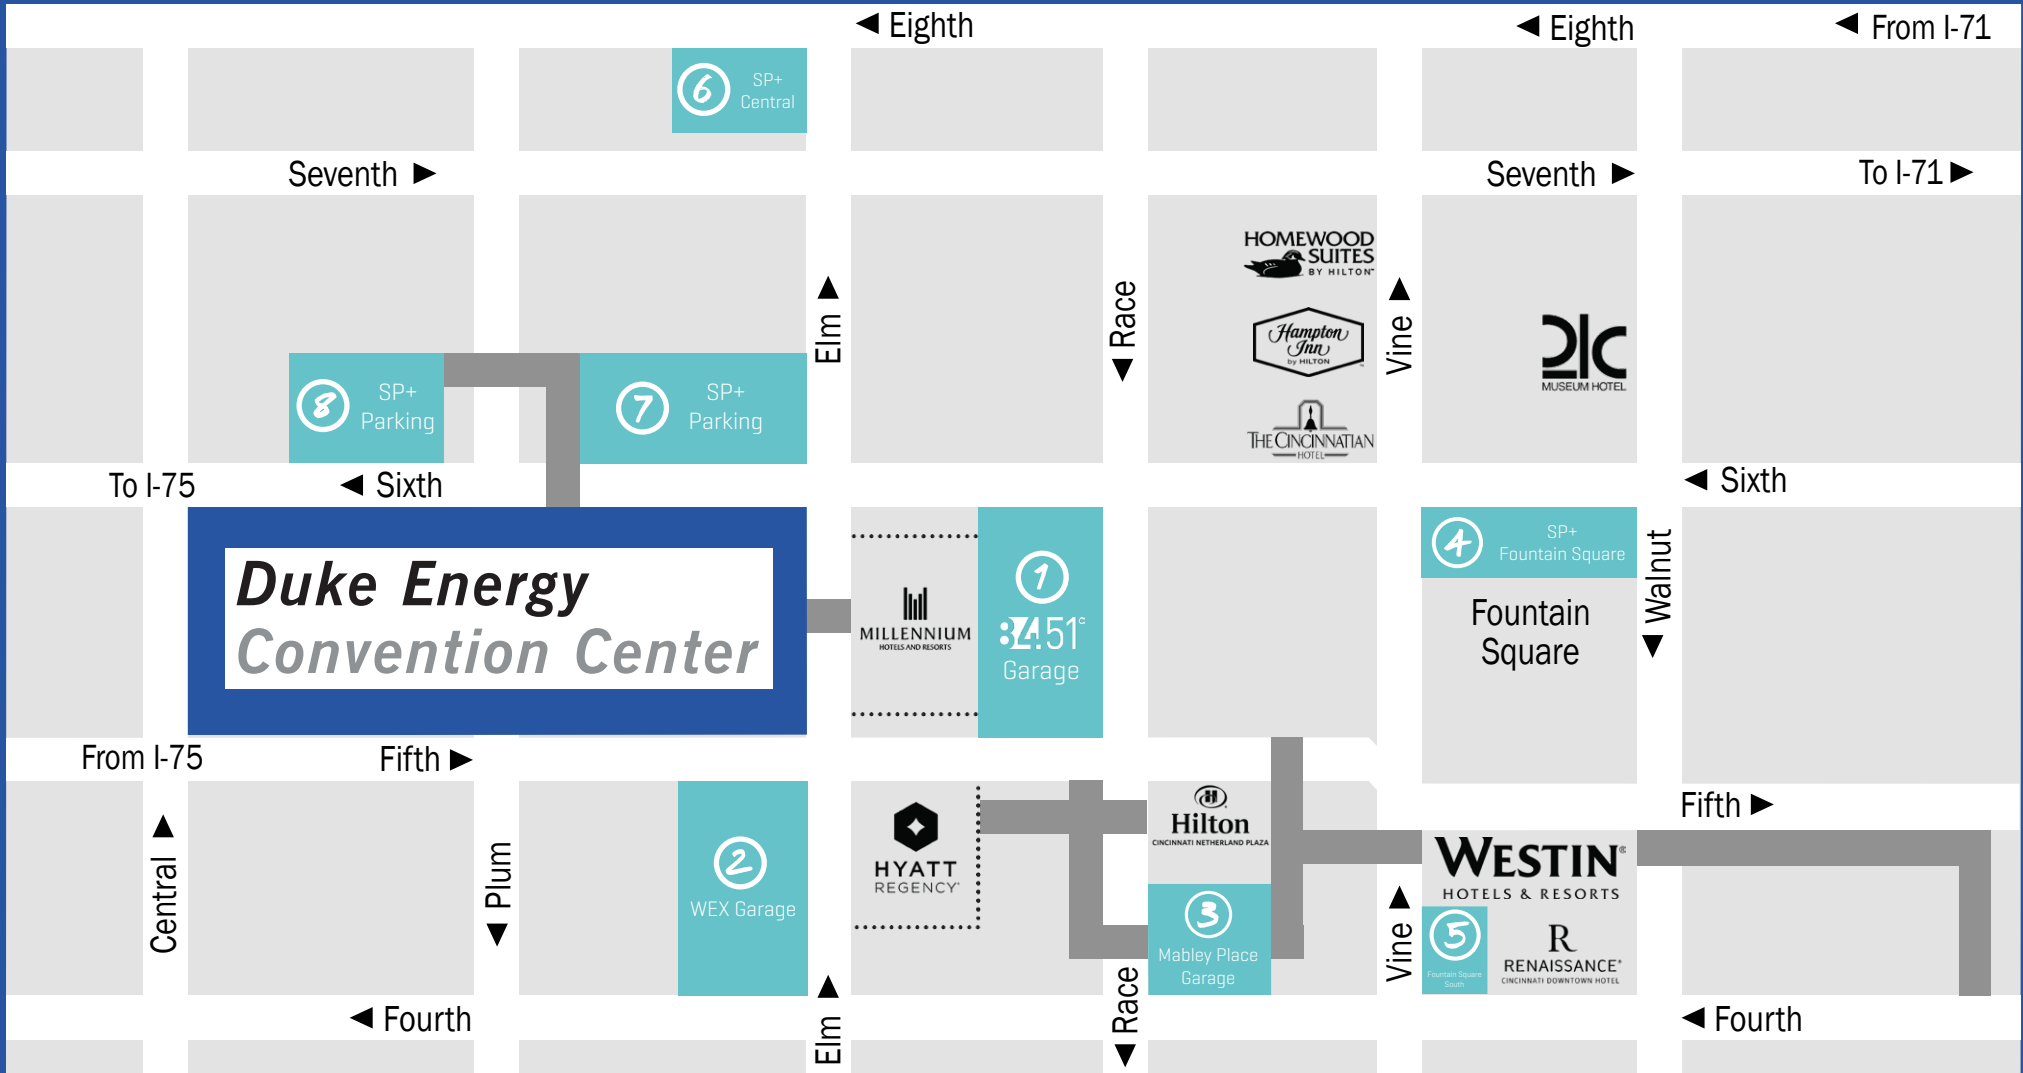

# Downtown Cincinnati Preferred Convention Parking

## Preferred Parking

Hourly/Daily Rate: Overnight:

1	\$2-17	\$21
2	\$15	\$21
3	\$1-17	\$21
4	\$1-17	\$21

## Additional Parking

Hourly/Daily Rate: Overnight:

5	\$1-17	\$21
6	\$2-9	N/A
7	\$10-30	\$10-30
8	\$10-30	\$10-30

 Skywalk

\*Rates subject to change

**CINCINNATIUSA**  
CONVENTION & VISITORS BUREAU