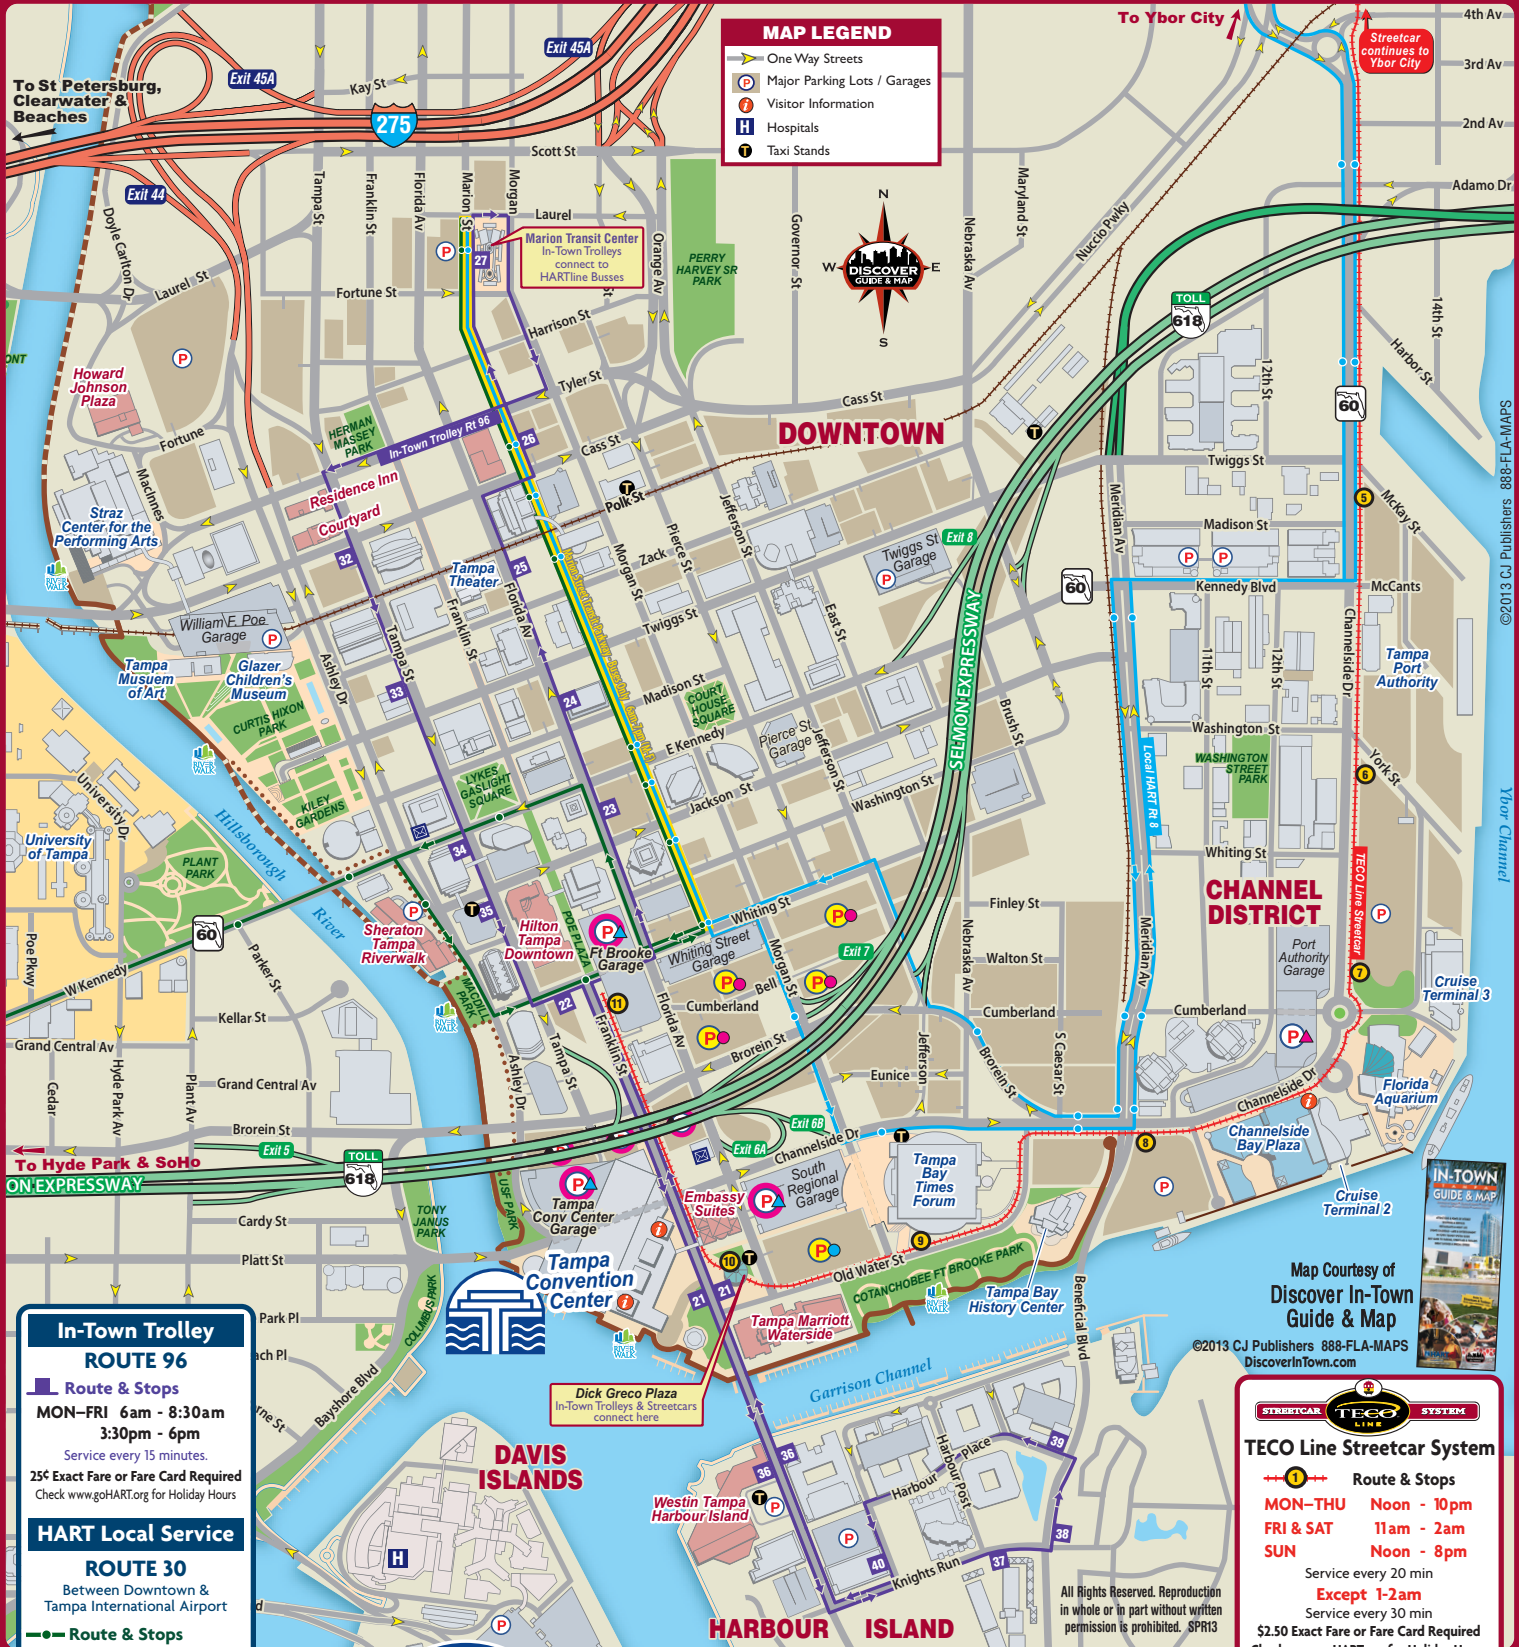

DOWNTOWN TAMPA & CHANNEL DISTRICT

MAP LEGEND

- One Way Streets
- Major Parking Lots / Garages
- Visitor Information
- Hospitals
- Taxi Stands

In-Town Trolley ROUTE 96
Route & Stops
 MON-FRI 6am - 8:30am
 3:30pm - 6pm
 Service every 15 minutes.
 25¢ Exact Fare or Fare Card Required
 Check www.goHART.org for Holiday Hours

HART Local Service ROUTE 30
 Between Downtown & Tampa International Airport
Route & Stops
 Service every 30-35 minutes.

ROUTE 8
 Between Downtown & Progress Village/Brandon
Route & Stops
 Weekday stops serviced every 30 minutes.
 Weekend stops serviced every 1 hour.

Parking Fees

- \$1.00 per Hour
- \$1.60 per Hour
- Metered
- \$10.00 per Day
- \$2.50 per Day

STREETCAR TECO SYSTEM

TECO Line Streetcar System

Route & Stops
 MON-THU Noon - 10pm
 FRI & SAT 11am - 2am
 SUN Noon - 8pm
 Service every 20 min
 Except 1-2am
 Service every 30 min
 \$2.50 Exact Fare or Fare Card Required
 Check www.goHART.org for Holiday Hours

STATIONS

- PORT AUTHORITY STATION
- YORK STREET STATION
- CUMBERLAND AVE STATION
- THE TAMPA TRIBUNE STATION
- HSBC STATION
- DICK GRECO PLAZA Transportation Center
- WHITING STATION

Ticket Vending Machines at all Stations